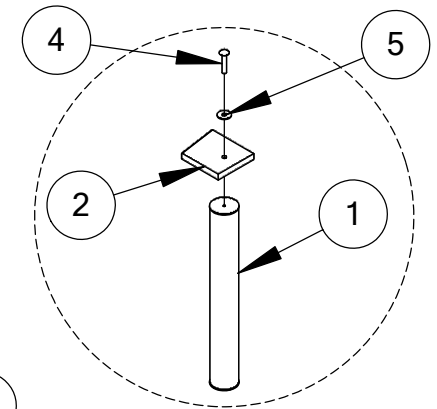

SINGLE SAND/WATER BOWL

902-806-S

ITEM NO.	PART NUMBER	DESCRIPTION	QTY.
1	903-822	20-1/4" LEG	4
2	904-801	Flower for Sand & Water Bowl	1
3	435-801	Bubble for Sand & Water Bowl	1
4	126-708	3/8" x 2 1/4" Button Pin SS	4
5	316-601	3/8" Flat Washer	4
6	226-602	3/8" Nylon Lock Nut	8
7	126-701	3/8" x 1-1/4" Buttonhead Bolt	8
8	316-601	3/8" Flat Washer	16
9	905-806	PVC Bushing 3/4"	1
10	905-807	PVC Cap 3/4"	1
11	905-808	Conduit Lock Nut 3/4"	1
12	905-809	Tip Toe Bath Washer	1

DETAIL A
Typ 8 Pls

DETAIL B
Typ Pls

DETAIL C