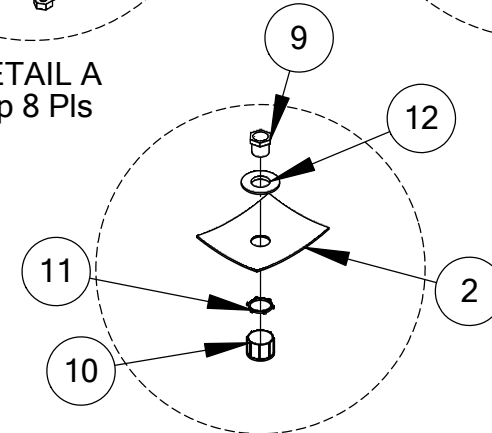

SINGLE SAND/WATER BOWL

902-806-S

ITEM NO.	PART NUMBER	DESCRIPTION	QTY.
1	903-822	20-1/4" LEG	4
2	904-801	Flower for Sand & Water Bowl	1
3	435-801	Bubble for Sand & Water Bowl	1
4	126-708	3/8" x 2 1/4" Button Pin SS	4
5	316-601	3/8" Flat Washer	4
6	226-602	3/8" Nylon Lock Nut	8
7	126-701	3/8" x 1-1/4" Buttonhead Bolt	8
8	316-601	3/8" Flat Washer	16
9	905-806	PVC Bushing 3/4"	1
10	905-807	PVC Cap 3/4"	1
11	905-808	Conduit Lock Nut 3/4"	1
12	905-809	Tip Toe Bath Washer	1

DETAIL A
Typ 8 Pls

DETAIL B
Typ Pls

DETAIL C