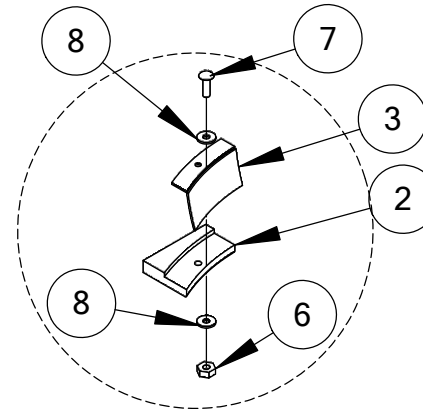

SINGLE SAND/WATER BOWL

902-806-S

ITEM NO.	PART NUMBER	DESCRIPTION	QTY.
1	903-822	20-1/4" LEG	4
2	904-801	Flower for Sand & Water Bowl	1
3	435-801	Bubble for Sand & Water Bowl	1
4	126-708	3/8" x 2 1/4" Button Pin SS	4
5	316-601	3/8" Flat Washer	4
6	226-602	3/8" Nylon Lock Nut	8
7	126-701	3/8" x 1-1/4" Buttonhead Bolt	8
8	316-601	3/8" Flat Washer	16
9	905-806	PVC Bushing 3/4"	1
10	905-807	PVC Cap 3/4"	1
11	905-808	Conduit Lock Nut 3/4"	1
12	905-809	Tip Toe Bath Washer	1

DETAIL A
Typ 8 Pls

DETAIL B
Typ Pls

DETAIL C