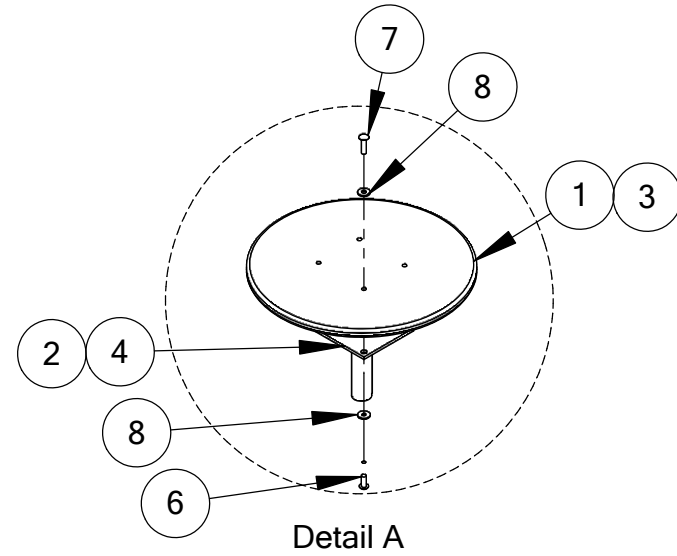

OUTDOOR TABLE AND CHAIRS

902-830

ITEM NO.	PART NUMBER	DESCRIPTION	QTY.
1	913-374	Outdoor Table Top	1
2	913-373	Outdoor Table Post	1
3	913-376	Outdoor Chair Seat	2
4	913-375	Outdoor Chair Post	2
5	316-501	5/16" Flat Washer	12
6	216-512	5/16" x 1" Buttonhead Nut SS	12
7	116-529	5/16" x 3/4" Buttonhead Bolt	12
8	316-601	3/8" Flat Washer	12
9	416-350	3/16" Socket Key	2

5

↑

4

3

2

1